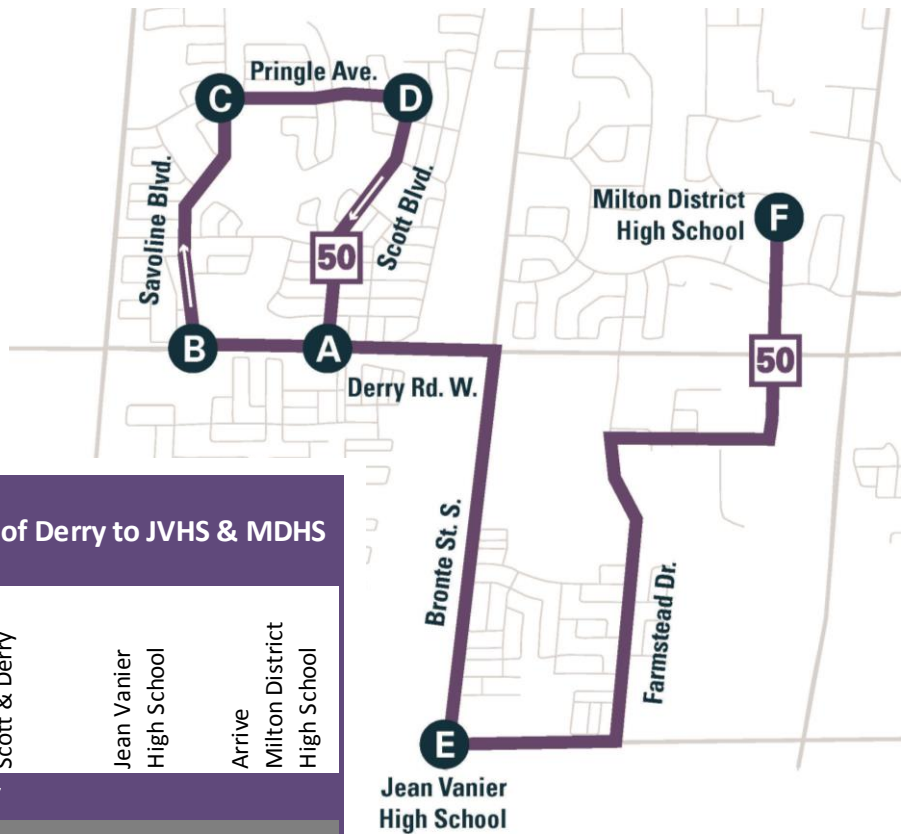

50 School Special

50 School Special serves Scott and Willmott neighbourhoods to/from Jean Vanier and Milton District High School

50 AM School Special Serving North of Derry to JVHS & MDHS

Leave Scott & Derry	Savoline & Derry	Savoline & Pringle	Pringle & Scott	Scott & Derry	Jean Vanier High School	Arrive Milton District High School
MONDAY - FRIDAY						
AM						
7:34	7:35	7:38	7:41	7:46	7:53	8:00

50 AM School Special operates during instructional school days only.

50 PM School Special Serving North of Derry to JVHS & MDHS

Leave Milton District High School	Leave Jean Vanier High School	Scott & Derry	Savoline & Derry	Savoline & Pringle	Pringle & Scott	Scott & Derry
MONDAY - FRIDAY						
PM						
--	2:33	2:40	2:42	2:45	2:48	2:51
3:00	--	3:07	3:09	3:12	3:15	3:18

50 PM School Special operates during instructional school days only.