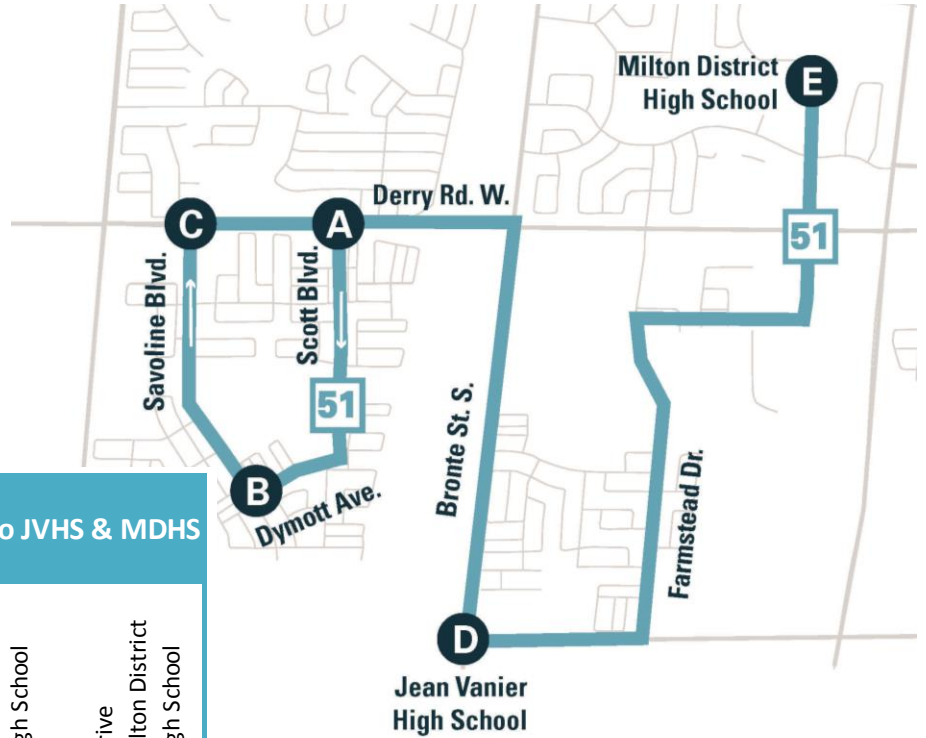

51 School Special

51 School Special serves Harrison and Willmott neighbourhoods to/from Jean Vanier and Milton District High School

51 AM School Special

Serving South of Derry to JVHS & MDHS

Leave Scott & Derry	Dymott & Savoline	Savoline & Derry	Derry & Scott	Jean Vanier High School	Arrive Milton District High School
MONDAY - FRIDAY					
AM					
7:36	7:41	7:45	7:47	7:52	8:00

51 AM School Special operates during instructional school days only.

51 PM School Special

Serving South of Derry to JVHS & MDHS

Leave Milton District High School	Leave Jean Vanier High School	Derry & Scott	Dymott & Savoline	Savoline & Derry	Derry & Scott
MONDAY - FRIDAY					
PM					
--	2:33	2:39	2:42	2:46	2:48
3:00	--	3:06	3:09	3:13	3:15

51 PM School Special operates during instructional school days only.