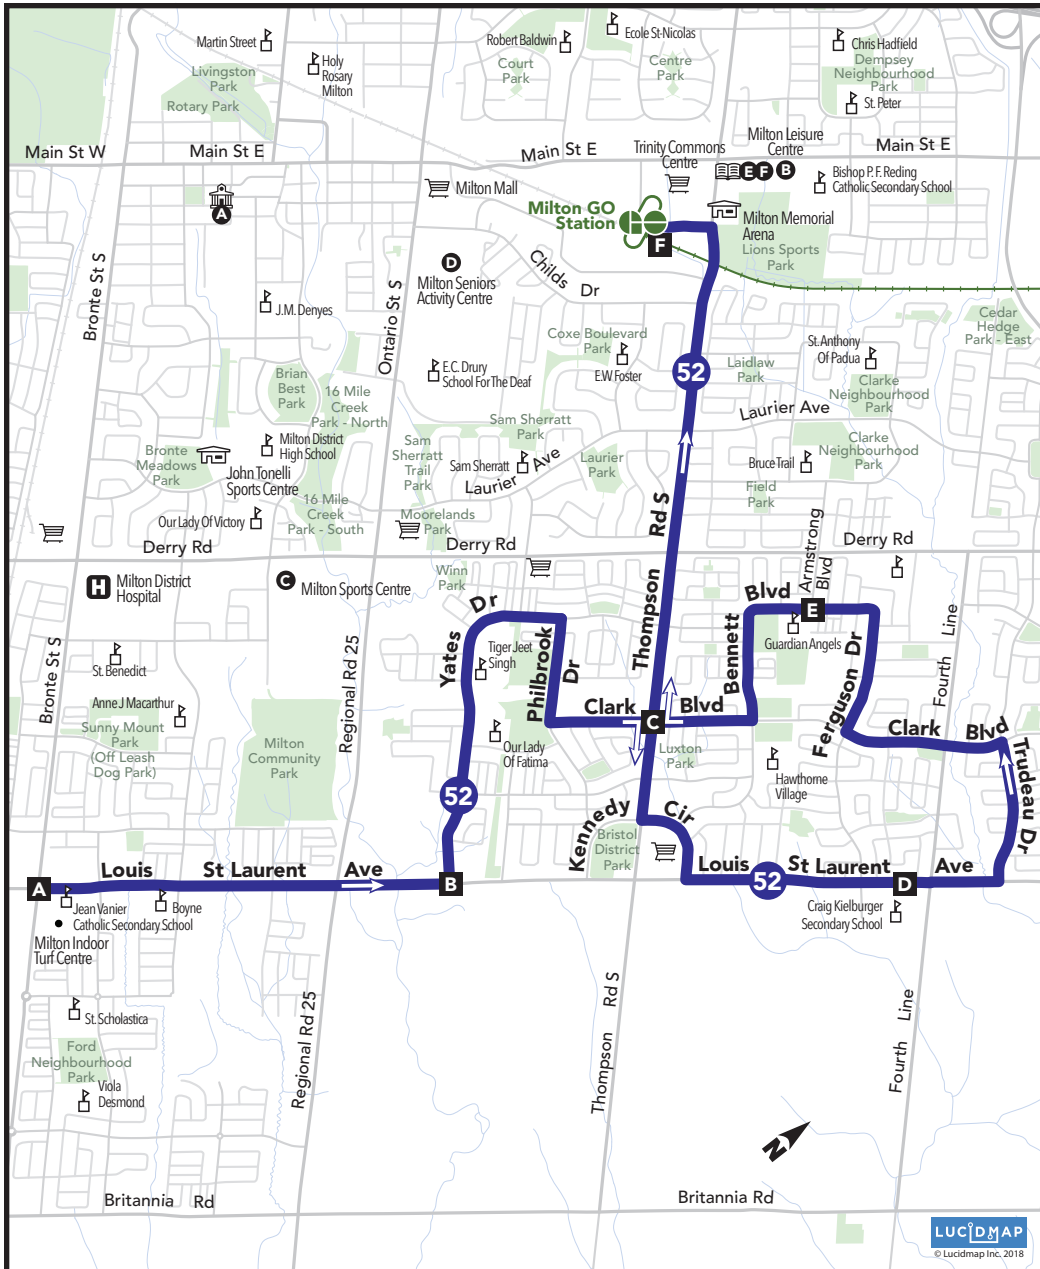

52 School Special

Leave Jean Vanier Catholic Secondary School	Louis St. Laurent & Yates	Thompson & Clark	Craig Kielburger Secondary School	Ferguson & Armstrong	Thompson & Clark	Arrive Milton GO
A	B	C	D	E	C	F
MONDAY - FRIDAY (Instructional Days Only)						
2:33PM	2:37	2:42	2:48	2:52	2:56	3:03

Points of Interest

- Shopping
- Hospital
- School
- Community Facility
- Town Hall
- Library
- GO Station
- General Point of Interest

Transit Ticket Agents

- A** Town Hall
150 Mary St.
- B** Milton Leisure Centre
1100 Main St. E.
- C** Milton Sports Centre
605 Santa Maria Blvd.
- D** Milton Seniors' Activity Centre
500 Childs Dr.
- E** FirstOntario Arts Centre Milton
1010 Main St. E.
- F** Milton Public Library (Main Library)
1010 Main St. E.
- G** Milton Public Library (Beaty Branch)
945 Fourth Line