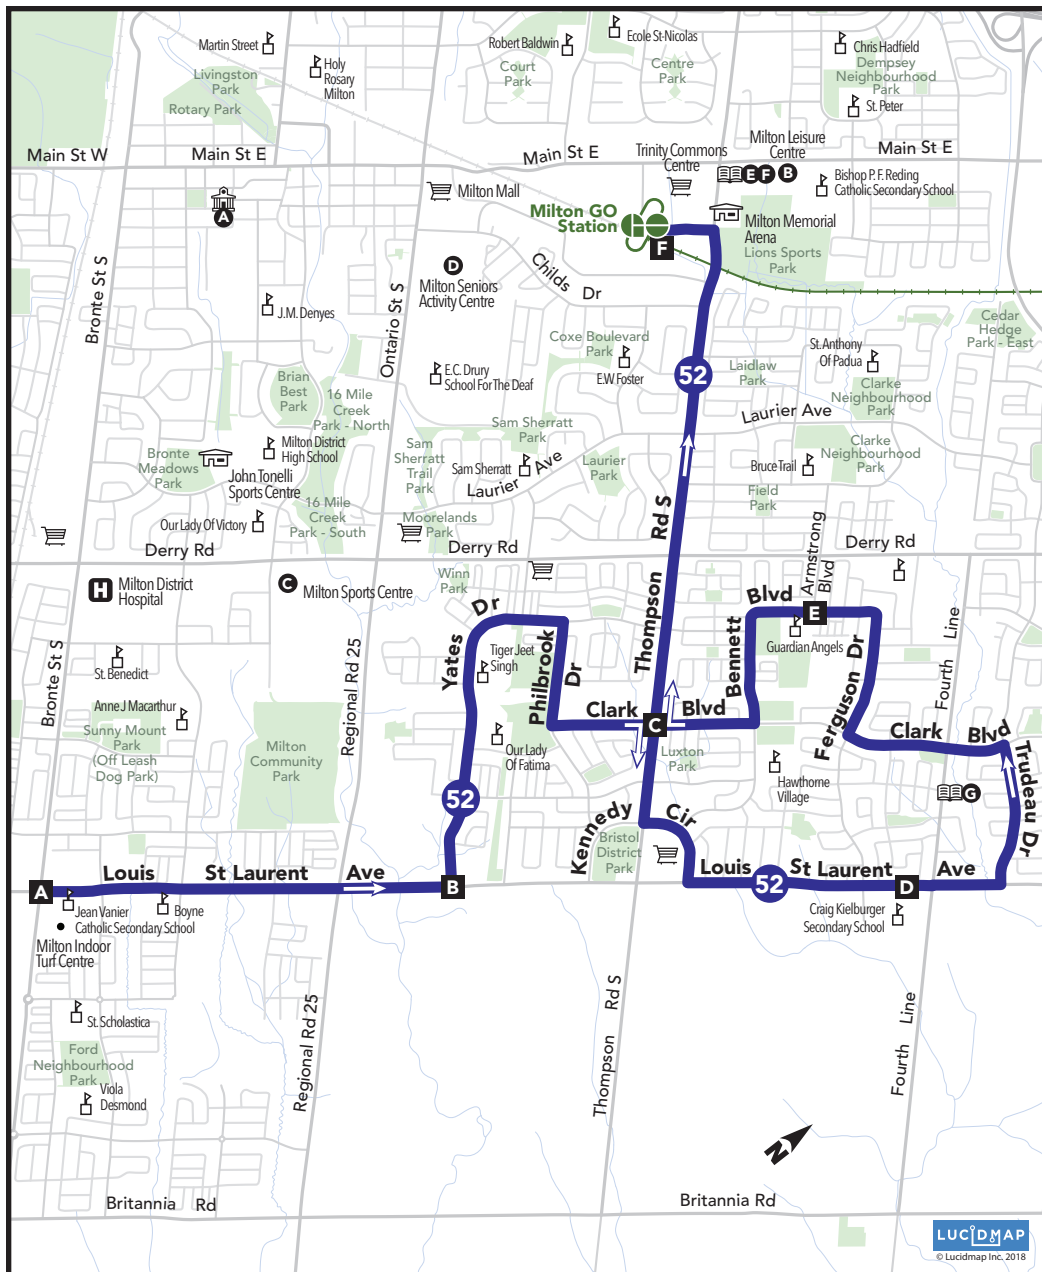

# 52 School Special

Leave Jean Vanier Catholic Secondary School	Louis St. Laurent & Yates	Thompson & Clark	Craig Kielburger Secondary School	Ferguson & Armstrong	Thompson & Clark	Arrive Milton GO
A	B	C	D	E	C	F
<b>MONDAY - FRIDAY</b> (Instructional Days Only)						
2:33PM	2:37	2:42	2:48	2:52	2:56	3:03

### Points of Interest

- Shopping
- Hospital
- School
- Community Facility
- Town Hall
- Library
- GO Station
- General Point of Interest

### Transit Ticket Agents

- A** Town Hall  
150 Mary St.
- B** Milton Leisure Centre  
1100 Main St. E.
- C** Milton Sports Centre  
605 Santa Maria Blvd.
- D** Milton Seniors' Activity Centre  
500 Childs Dr.
- E** FirstOntario Arts Centre Milton  
1010 Main St. E.
- F** Milton Public Library (Main Library)  
1010 Main St. E.
- G** Milton Public Library (Beaty Branch)  
945 Fourth Line